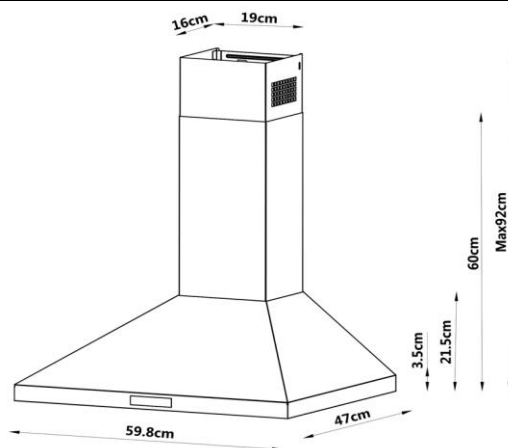

Appliance Data Sheet

Product Type	Cooker Hood
Product Code	WRCHIM60RF
	Product Description
	60cm RF Connected Chimney cooker hood
	

Features / Specification

Barcode	8422248616928
Colour	Brushed metal finishing glass St. steel
Hood Width	60cm
Fan Speeds	5 Speed + Turbo
Extraction Rate	600m ³ /h
Lights	1 x 3W Max
Grease Filter	1 x Aluminium Mesh
Controls	Touch Switch
Noise Level	63dB
Carbon Filters	WRFILT4 (2 pack)
Air Outlet Diameter	150mm
Motor Rating	220-240V - 50Hz - 90W
Maximum Load	93W
Chimney Extension	425mm-700mm

Dimensions & Technical Information

Product Dimensions width x depth x height	598mm x 470mm x 920mm
Packed Dimensions width x depth x height	660mm x 250mm x 525mm
Product Weight (kg)	9.3 Packed / 7.8 Unpacked